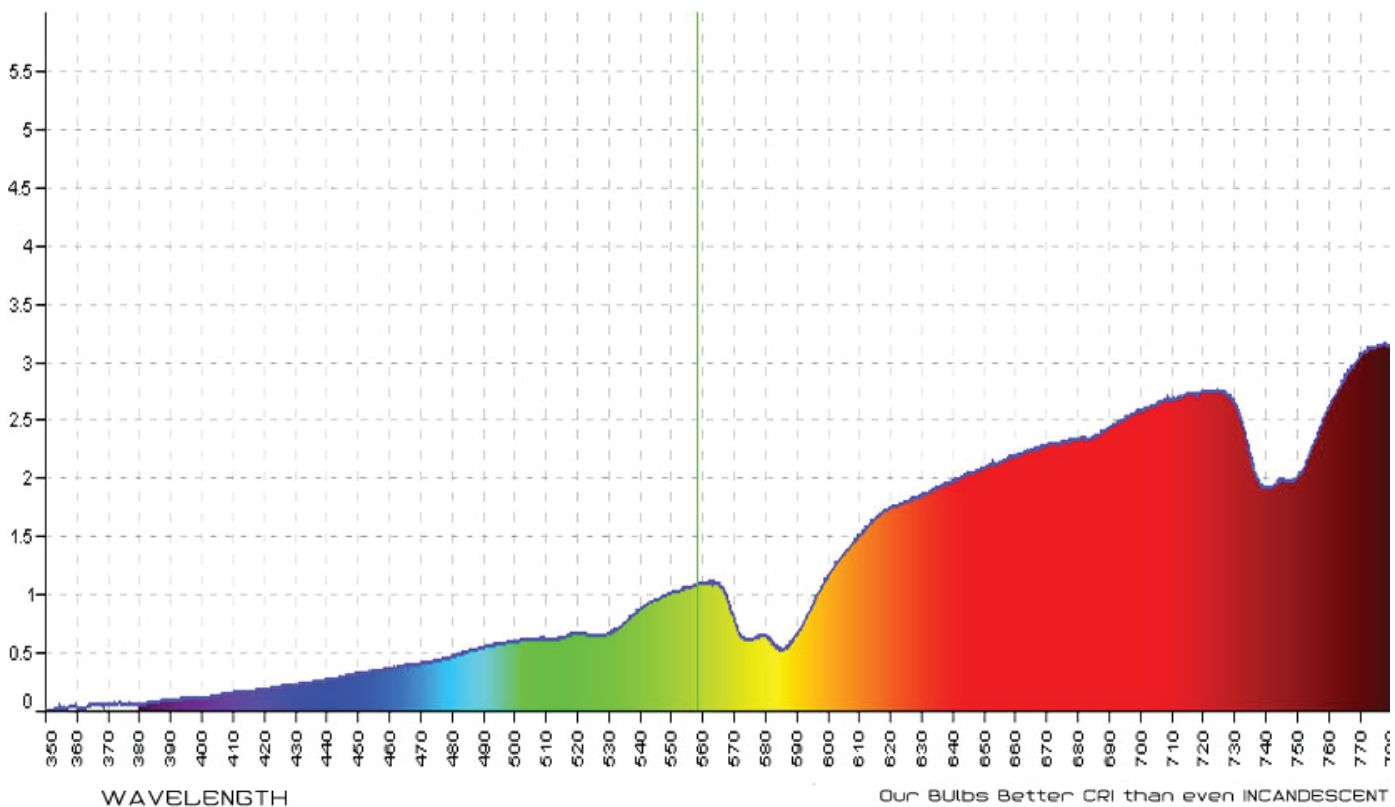

...the future

SECTION 5: ADDITIONAL BENEFITS OF THE LED GLOBE LIGHT

Long Term Investment: The specially designed heat sink does not let dust easily collect, while also allowing more air to flow through it, providing for greater heat dissipation and, in turn, improving the performance of a long-lasting, durable luminaire. LED Fixtures additionally use alot less energy and pay for themselves with the energy savings.

Instant Start Up and Restrike Time: LED Light fixtures do not require a filament to warm up or cool down before the maximum amount of light can be acheived. The lifespan of an LED **not affected** by switching on and off. This is a huge benefit as compared to metal halide bulbs and flourescent bulbs which are advised by manufacturers to switch on/off as little as possible.

SECTION 6: WAVELENGTH SPECTRUM

Völlner LED bulb wavelength spectrum