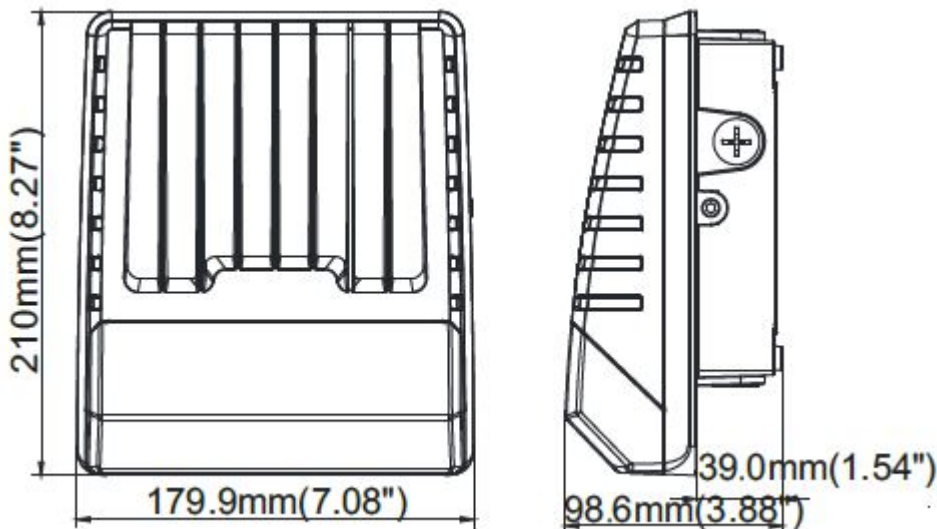

LED K 5 @ D57 ? !) \$ W

SECTION 1: GENERAL DESCRIPTION (FIXTURE AND DRIVER)

Model Number:	VOL-WP-050-CW
Voltage	100-277V
Power:	50W
Diffuser Type:	Polycarbonate
Base Material:	Aluminum
Light Output:	6000 Lumens
Beam Angle:	120 Degrees
Correlated Colour Temperature (CCT):	5700K
Fixture Lifespan:	50,000 Hours (10+ years at 12 hours per day)
IP Rating:	65
Dimensions:	210x180mm
CRI:	>80

SECTION 3: LIGHT SOURCE DESCRIPTION (LED CHIP)

LED BRAND:	LUMILEDS 3030
LED TYPE	SMD

SECTION 4: DIMENSIONS

SECTION 5: INSTALLATION SHEET

...the future

P1-Mounting with J-box

P2-Mounting with a 1/2" conduit at the bottom