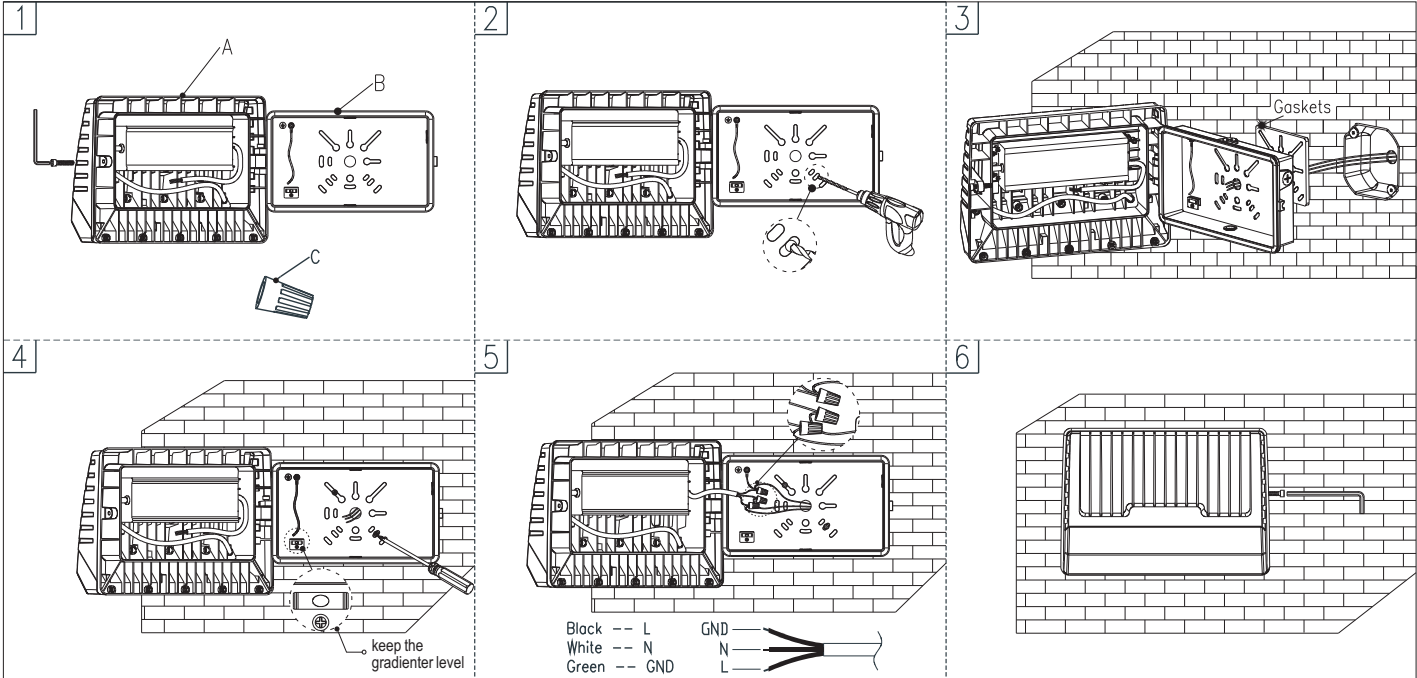

LED K 5 @ D57 ? !) \$ W

SECTION 1: GENERAL DESCRIPTION (FIXTURE AND DRIVER)

Model Number:	VOL-WP-050-CW
Voltage	100-277V
Power:	50W
Diffuser Type:	Polycarbonate
Base Material:	Aluminum
Light Output:	6000 Lumens
Beam Angle:	120 Degrees
Correlated Colour Temperature (CCT):	5700K
Fixture Lifespan:	50,000 Hours (10+ years at 12 hours per day)
IP Rating:	65
Dimensions:	210x180mm
CRI:	>80

SECTION 3: LIGHT SOURCE DESCRIPTION (LED CHIP)

LED BRAND:	LUMILEDS 3030
LED TYPE	SMD

SECTION 4: DIMENSIONS

SECTION 5: INSTALLATION SHEET

...the future

P1-Mounting with J-box

P2-Mounting with a 1/2" conduit at the bottom