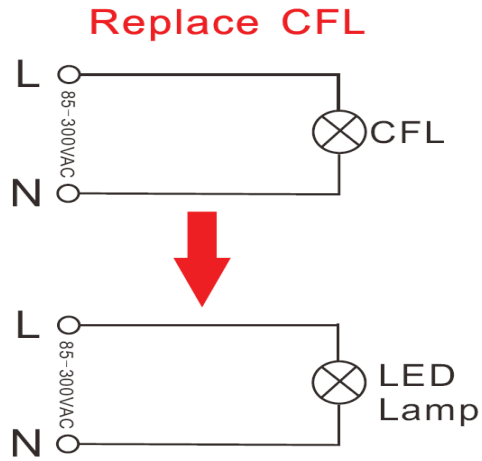

G97 HCB) . INSTALLATION