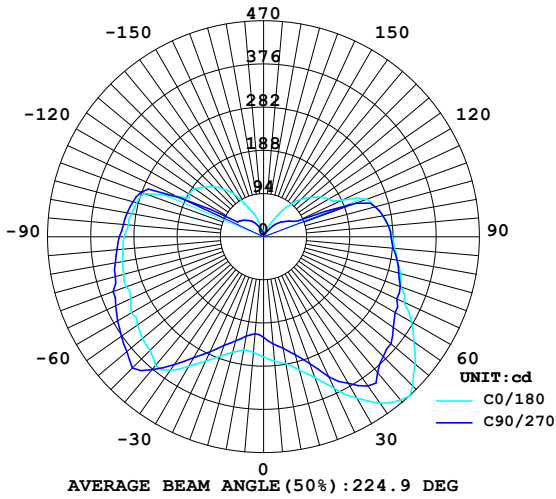

30W Mogul Base Bulb

SECTION 1: GENERAL DESCRIPTION (FIXTURE AND DRIVER)

Model Number:	VOL-CL40-030-CW
Base:	E40
Voltage:	85-300V
Power:	30W
Hue:	C/W
Diffuser Type:	Polymethyl Methacrylate
Base Material:	Cast Aluminum
Light Output:	3652 Lumens
Beam Angle:	360 Degree
IP Rating:	IP40
Correlated Colour Temperate (CCT):	*\$\$\$!6700K White
Fixture Lifespan:	50,000 Hours (10+ years at 12 hours per day)
Weight:	0.35 kg

SECTION 3: LIGHT SOURCE DESCRIPTION (LED CHIP)

LED Shape	3528 SMD
Number of LEDS	510
LED TYPE	EPISTAR

SECTION 4: COMPARABLE OLDER LIGHT SOURCE

30W Corn Bulb	100W Metal Halide Bulb
30 Watts Power	100 Watts Power
50,000 Hour Lifespan	200 Hour Lifespan
Carries 2 year Warranty	Carries no warranty
Withstands voltage surges	Destroyed with small voltage surges
Available in Warm or Cool	Only Available in Warm

G97 HCB) . INSTALLATION

G97 HC B * . PHOTOMETRIC DISTRIBUTION

LUMINOUS INTENSITY DISTRIBUTION

LUMINOUS INTENSITY DISTRIBUTION

EFFECTIVE AVERAGE ILLUMINANCE

Angle: 90.0deg