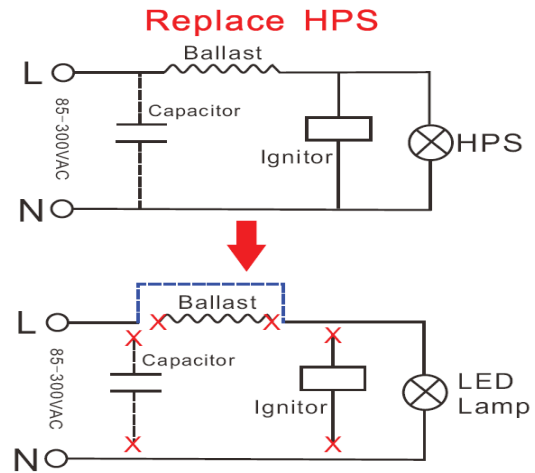

G97 HCB) . INSTALLATION