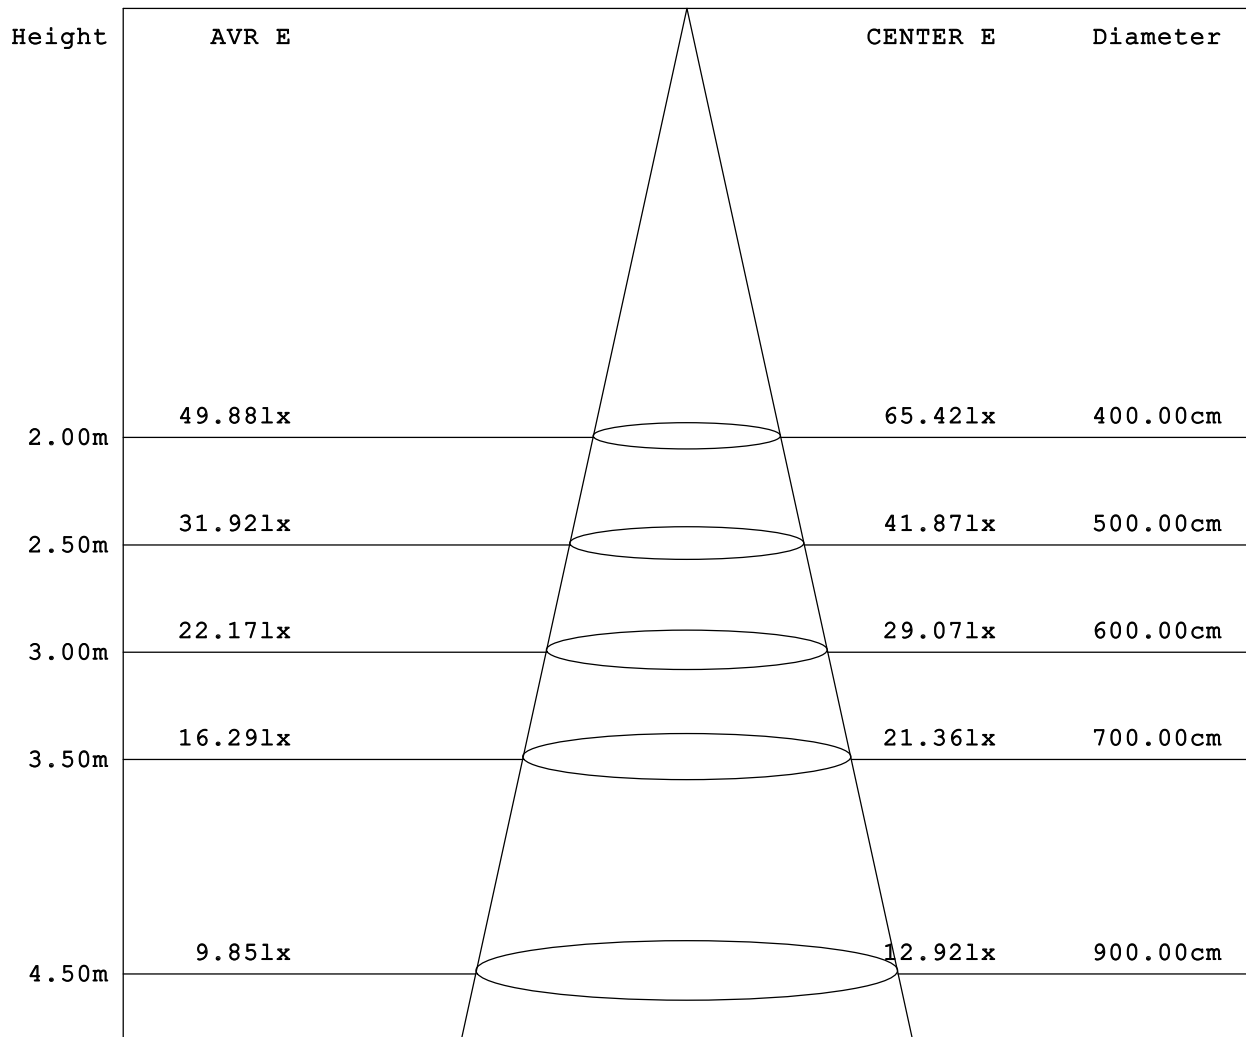

30W Mogul Base Bulb

SECTION 1: GENERAL DESCRIPTION (FIXTURE AND DRIVER)

Model Number:	VOL-CL40-030-CW
Base:	E40
Voltage:	85-300V
Power:	30W
Hue:	C/W
Diffuser Type:	Polymethyl Methacrylate
Base Material:	Cast Aluminum
Light Output:	3652 Lumens
Beam Angle:	360 Degree
IP Rating:	IP40
Correlated Colour Temperate (CCT):	*\$\$\$!6700K White
Fixture Lifespan:	50,000 Hours (10+ years at 12 hours per day)
Weight:	0.35 kg

SECTION 3: LIGHT SOURCE DESCRIPTION (LED CHIP)

LED Shape	3528 SMD
Number of LEDS	510
LED TYPE	EPISTAR

SECTION 4: COMPARABLE OLDER LIGHT SOURCE

30W Corn Bulb	100W Metal Halide Bulb
30 Watts Power	100 Watts Power
50,000 Hour Lifespan	200 Hour Lifespan
Carries 2 year Warranty	Carries no warranty
Withstands voltage surges	Destroyed with small voltage surges
Available in Warm or Cool	Only Available in Warm

G97 HCB) . INSTALLATION

G97 HC B * . PHOTOMETRIC DISTRIBUTION

LUMINOUS INTENSITY DISTRIBUTION

LUMINOUS INTENSITY DISTRIBUTION

EFFECTIVE AVERAGE ILLUMINANCE

Angle: 90.0deg