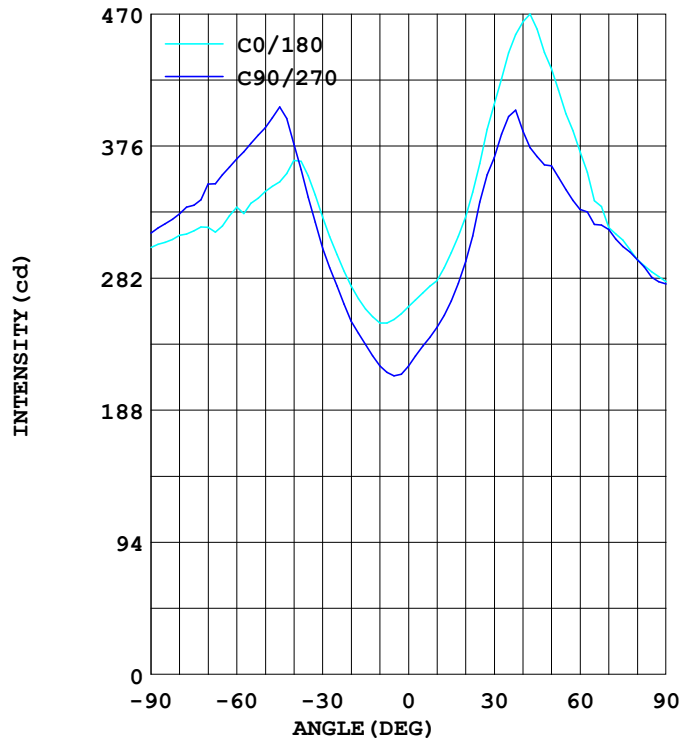

30W Mogul Base Bulb

SECTION 1: GENERAL DESCRIPTION (FIXTURE AND DRIVER)

Model Number:	VOL-CL40-030-CW
Base:	E40
Voltage:	85-300V
Power:	30W
Hue:	C/W
Diffuser Type:	Polymethyl Methacrylate
Base Material:	Cast Aluminum
Light Output:	3652 Lumens
Beam Angle:	360 Degree
IP Rating:	IP40
Correlated Colour Temperate (CCT):	*\$\$\$!6700K White
Fixture Lifespan:	50,000 Hours (10+ years at 12 hours per day)
Weight:	0.35 kg

SECTION 3: LIGHT SOURCE DESCRIPTION (LED CHIP)

LED Shape	3528 SMD
Number of LEDS	510
LED TYPE	EPISTAR

SECTION 4: COMPARABLE OLDER LIGHT SOURCE

30W Corn Bulb	100W Metal Halide Bulb
30 Watts Power	100 Watts Power
50,000 Hour Lifespan	200 Hour Lifespan
Carries 2 year Warranty	Carries no warranty
Withstands voltage surges	Destroyed with small voltage surges
Available in Warm or Cool	Only Available in Warm

G97 HCB) . INSTALLATION

G97 HC B * . PHOTOMETRIC DISTRIBUTION

LUMINOUS INTENSITY DISTRIBUTION

LUMINOUS INTENSITY DISTRIBUTION

EFFECTIVE AVERAGE ILLUMINANCE

Angle: 90.0deg