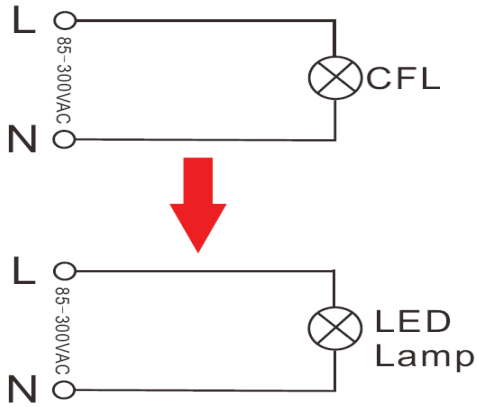

30W Mogul Base Bulb

SECTION 1: GENERAL DESCRIPTION (FIXTURE AND DRIVER)

Model Number:	VOL-CL40-030-WW
Base:	E40
Voltage:	85-300V
Power:	30W
Hue:	W/W
Diffuser Type:	Polymethyl Methacrylate
Base Material:	Cast Aluminum
Light Output:	3652 Lumens
Beam Angle:	360 Degree
IP Rating:	IP40
Correlated Colour Temperate (CCT):	2700-4500K
Fixture Lifespan:	50,000 Hours (10+ years at 12 hours per day)
Weight:	0.35 kg

SECTION 3: LIGHT SOURCE DESCRIPTION (LED CHIP)

LED Shape	3528 SMD
Number of LEDS	510
LED TYPE	EPISTAR

SECTION 4: COMPARABLE OLDER LIGHT SOURCE

30W Corn Bulb	100W Metal Halide Bulb
30 Watts Power	100 Watts Power
50,000 Hour Lifespan	200 Hour Lifespan
Carries 2 year Warranty	Carries no warranty
Withstands voltage surges	Destroyed with small voltage surges
Available in Warm or Cool	Only Available in Warm

G97 HCB) . INSTALLATION

Replace CFL

Replace HPS

G97 HC B * . PHOTOMETRIC DISTRIBUTION

LUMINOUS INTENSITY DISTRIBUTION

LUMINOUS INTENSITY DISTRIBUTION

EFFECTIVE AVERAGE ILLUMINANCE

Angle: 90.0deg