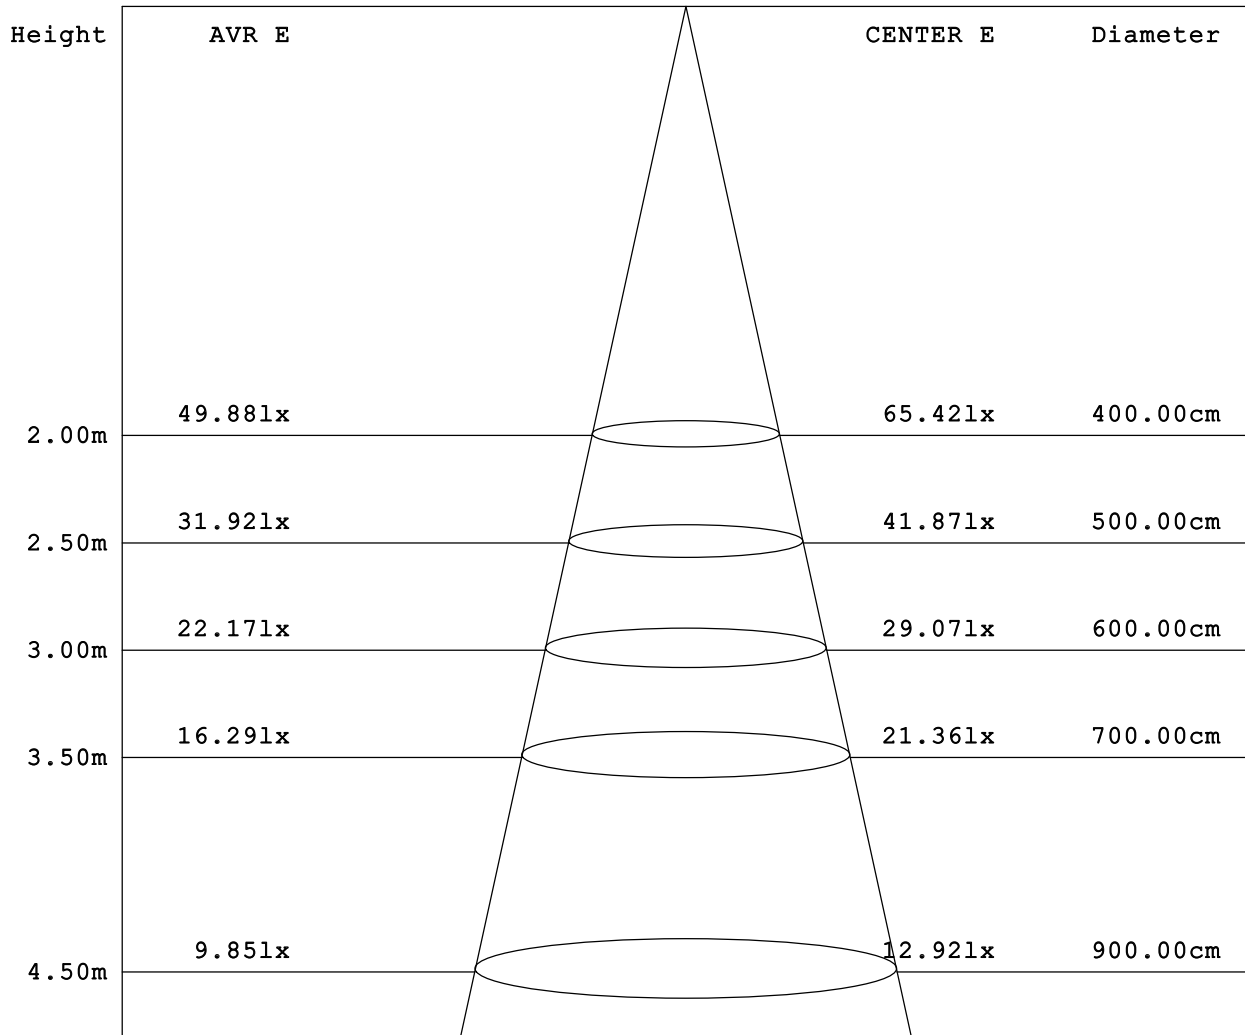

30W Mogul Base Bulb

SECTION 1: GENERAL DESCRIPTION (FIXTURE AND DRIVER)

Model Number:	VOL-CL40-030-WW
Base:	E40
Voltage:	85-300V
Power:	30W
Hue:	W/W
Diffuser Type:	Polymethyl Methacrylate
Base Material:	Cast Aluminum
Light Output:	3652 Lumens
Beam Angle:	360 Degree
IP Rating:	IP40
Correlated Colour Temperate (CCT):	2700-4500K
Fixture Lifespan:	50,000 Hours (10+ years at 12 hours per day)
Weight:	0.35 kg

SECTION 3: LIGHT SOURCE DESCRIPTION (LED CHIP)

LED Shape	3528 SMD
Number of LEDS	510
LED TYPE	EPISTAR

SECTION 4: COMPARABLE OLDER LIGHT SOURCE

30W Corn Bulb	100W Metal Halide Bulb
30 Watts Power	100 Watts Power
50,000 Hour Lifespan	200 Hour Lifespan
Carries 2 year Warranty	Carries no warranty
Withstands voltage surges	Destroyed with small voltage surges
Available in Warm or Cool	Only Available in Warm

G97 HCB) . INSTALLATION

Replace CFL

Replace HPS

G97 HC B * . PHOTOMETRIC DISTRIBUTION

LUMINOUS INTENSITY DISTRIBUTION

LUMINOUS INTENSITY DISTRIBUTION

EFFECTIVE AVERAGE ILLUMINANCE

Angle: 90.0deg