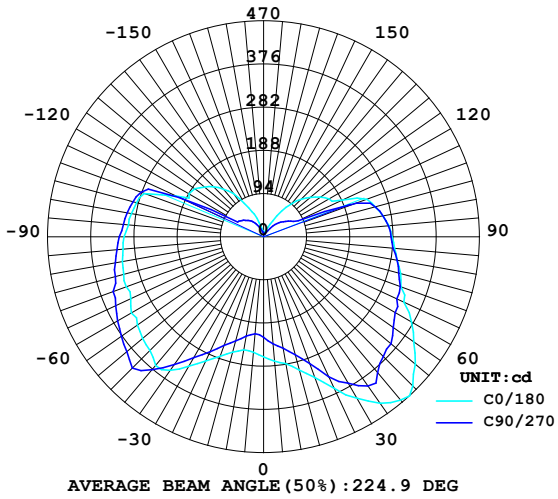

SECTION 3: LIGHT SOURCE DESCRIPTION (LED CHIP)

LED Shape	3528 SMD
Number of LEDS	510
LED TYPE	EPISTAR

SECTION 4: COMPARABLE OLDER LIGHT SOURCE

30W Corn Bulb	100W Metal Halide Bulb
30 Watts Power	100 Watts Power
50,000 Hour Lifespan	200 Hour Lifespan
Carries 2 year Warranty	Carries no warranty
Withstands voltage surges	Destroyed with small voltage surges
Available in Warm or Cool	Only Available in Warm

G97 HCB) . INSTALLATION

Replace CFL

Replace HPS

G97 HC B * . PHOTOMETRIC DISTRIBUTION

LUMINOUS INTENSITY DISTRIBUTION

LUMINOUS INTENSITY DISTRIBUTION

EFFECTIVE AVERAGE ILLUMINANCE

Angle: 90.0deg