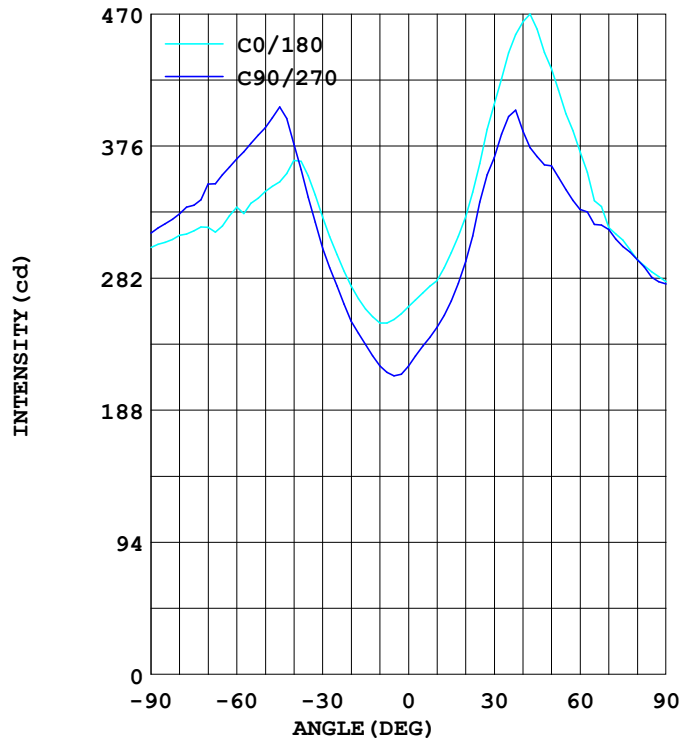

30W Mogul Base Bulb

SECTION 1: GENERAL DESCRIPTION (FIXTURE AND DRIVER)

Model Number:	VOL-CL40-030-WW
Base:	E40
Voltage:	85-300V
Power:	30W
Hue:	W/W
Diffuser Type:	Polymethyl Methacrylate
Base Material:	Cast Aluminum
Light Output:	3652 Lumens
Beam Angle:	360 Degree
IP Rating:	IP40
Correlated Colour Temperate (CCT):	2700-4500K
Fixture Lifespan:	50,000 Hours (10+ years at 12 hours per day)
Weight:	0.35 kg

SECTION 3: LIGHT SOURCE DESCRIPTION (LED CHIP)

LED Shape	3528 SMD
Number of LEDS	510
LED TYPE	EPISTAR

SECTION 4: COMPARABLE OLDER LIGHT SOURCE

30W Corn Bulb	100W Metal Halide Bulb
30 Watts Power	100 Watts Power
50,000 Hour Lifespan	200 Hour Lifespan
Carries 2 year Warranty	Carries no warranty
Withstands voltage surges	Destroyed with small voltage surges
Available in Warm or Cool	Only Available in Warm

G97 HCB) . INSTALLATION

Replace CFL

Replace HPS

G97 HC B * . PHOTOMETRIC DISTRIBUTION

LUMINOUS INTENSITY DISTRIBUTION

LUMINOUS INTENSITY DISTRIBUTION

EFFECTIVE AVERAGE ILLUMINANCE

Angle: 90.0deg