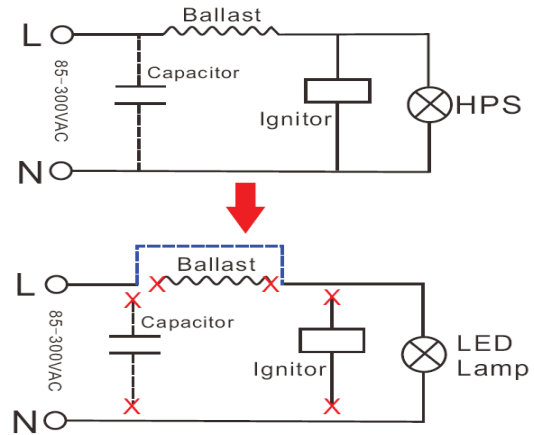

30W Mogul Base Bulb

SECTION 1: GENERAL DESCRIPTION (FIXTURE AND DRIVER)

Model Number:	VOL-CL40-030-WW
Base:	E40
Voltage:	85-300V
Power:	30W
Hue:	W/W
Diffuser Type:	Polymethyl Methacrylate
Base Material:	Cast Aluminum
Light Output:	3652 Lumens
Beam Angle:	360 Degree
IP Rating:	IP40
Correlated Colour Temperate (CCT):	2700-4500K
Fixture Lifespan:	50,000 Hours (10+ years at 12 hours per day)
Weight:	0.35 kg

SECTION 3: LIGHT SOURCE DESCRIPTION (LED CHIP)

LED Shape	3528 SMD
Number of LEDS	510
LED TYPE	EPISTAR

SECTION 4: COMPARABLE OLDER LIGHT SOURCE

30W Corn Bulb	100W Metal Halide Bulb
30 Watts Power	100 Watts Power
50,000 Hour Lifespan	200 Hour Lifespan
Carries 2 year Warranty	Carries no warranty
Withstands voltage surges	Destroyed with small voltage surges
Available in Warm or Cool	Only Available in Warm

G97 HCB) . INSTALLATION

Replace CFL

Replace HPS

G97 HC B * . PHOTOMETRIC DISTRIBUTION

LUMINOUS INTENSITY DISTRIBUTION

LUMINOUS INTENSITY DISTRIBUTION

EFFECTIVE AVERAGE ILLUMINANCE

Angle: 90.0deg