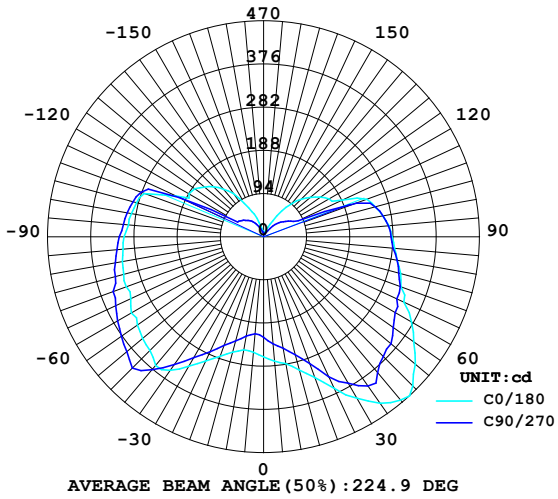

30W Mogul Base Bulb

SECTION 1: GENERAL DESCRIPTION (FIXTURE AND DRIVER)

Model Number:	VOL-CL27-030-WW
Base:	E27
Voltage:	85-300V
Power:	30W
Hue:	Warm White
Diffuser Type:	Polymethyl Methacrylate
Base Material:	Cast Aluminum
Light Output:	3652 Lumens
Beam Angle:	360 Degree
IP Rating:	IP40
Correlated Colour Temperate (CCT):	2700-4500K
Fixture Lifespan:	50,000 Hours (10+ years at 12 hours per day)
Weight:	0.35 kg

SECTION 3: LIGHT SOURCE DESCRIPTION (LED CHIP)

LED Shape	& , ') SMD
Number of LEDS	510
LED TYPE	EPISTAR

SECTION 4: COMPARABLE OLDER LIGHT SOURCE

30W Corn Bulb	100W Metal Halide Bulb
30 Watts Power	100 Watts Power
50,000 Hour Lifespan	200 Hour Lifespan
Carries 2 year Warranty	Carries no warranty
Withstands voltage surges	Destroyed with small voltage surges
Available in Warm or Cool	Only Available in Warm

G97 HCB) . INSTALLATION

Replace CFL

Replace HPS

G97 HC B * . PHOTOMETRIC DISTRIBUTION

LUMINOUS INTENSITY DISTRIBUTION

LUMINOUS INTENSITY DISTRIBUTION

EFFECTIVE AVERAGE ILLUMINANCE

Angle: 90.0deg