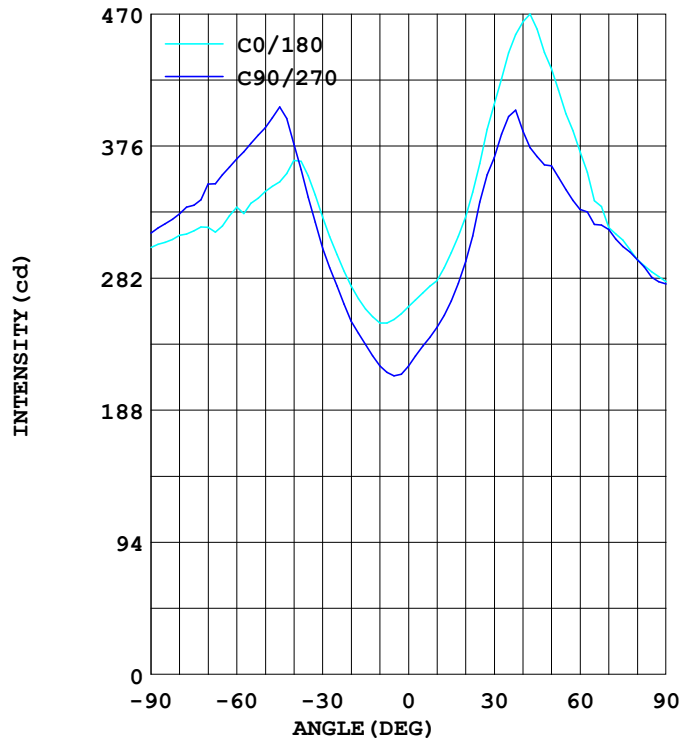

30W Mogul Base Bulb

SECTION 1: GENERAL DESCRIPTION (FIXTURE AND DRIVER)

Model Number:	VOL-CL27-030-WW
Base:	E27
Voltage:	85-300V
Power:	30W
Hue:	Warm White
Diffuser Type:	Polymethyl Methacrylate
Base Material:	Cast Aluminum
Light Output:	3652 Lumens
Beam Angle:	360 Degree
IP Rating:	IP40
Correlated Colour Temperate (CCT):	2700-4500K
Fixture Lifespan:	50,000 Hours (10+ years at 12 hours per day)
Weight:	0.35 kg

SECTION 3: LIGHT SOURCE DESCRIPTION (LED CHIP)

LED Shape	& , ') SMD
Number of LEDS	510
LED TYPE	EPISTAR

SECTION 4: COMPARABLE OLDER LIGHT SOURCE

30W Corn Bulb	100W Metal Halide Bulb
30 Watts Power	100 Watts Power
50,000 Hour Lifespan	200 Hour Lifespan
Carries 2 year Warranty	Carries no warranty
Withstands voltage surges	Destroyed with small voltage surges
Available in Warm or Cool	Only Available in Warm

G97 HCB) . INSTALLATION

Replace CFL

Replace HPS

G97 HC B * . PHOTOMETRIC DISTRIBUTION

LUMINOUS INTENSITY DISTRIBUTION

LUMINOUS INTENSITY DISTRIBUTION

EFFECTIVE AVERAGE ILLUMINANCE

Angle: 90.0deg