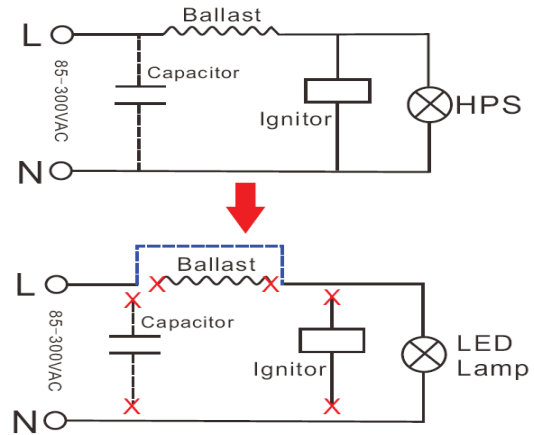

30W Mogul Base Bulb

SECTION 1: GENERAL DESCRIPTION (FIXTURE AND DRIVER)

Model Number:	VOL-CL27-030-WW
Base:	E27
Voltage:	85-300V
Power:	30W
Hue:	Warm White
Diffuser Type:	Polymethyl Methacrylate
Base Material:	Cast Aluminum
Light Output:	3652 Lumens
Beam Angle:	360 Degree
IP Rating:	IP40
Correlated Colour Temperate (CCT):	2700-4500K
Fixture Lifespan:	50,000 Hours (10+ years at 12 hours per day)
Weight:	0.35 kg

SECTION 3: LIGHT SOURCE DESCRIPTION (LED CHIP)

LED Shape	& , ') SMD
Number of LEDS	510
LED TYPE	EPISTAR

SECTION 4: COMPARABLE OLDER LIGHT SOURCE

30W Corn Bulb	100W Metal Halide Bulb
30 Watts Power	100 Watts Power
50,000 Hour Lifespan	200 Hour Lifespan
Carries 2 year Warranty	Carries no warranty
Withstands voltage surges	Destroyed with small voltage surges
Available in Warm or Cool	Only Available in Warm

G97 HCB) . INSTALLATION

Replace CFL

Replace HPS

G97 HC B * . PHOTOMETRIC DISTRIBUTION

LUMINOUS INTENSITY DISTRIBUTION

LUMINOUS INTENSITY DISTRIBUTION

EFFECTIVE AVERAGE ILLUMINANCE

Angle: 90.0deg