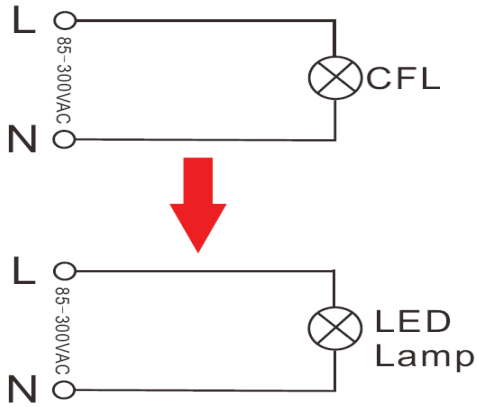

30W Mogul Base Bulb

SECTION 1: GENERAL DESCRIPTION (FIXTURE AND DRIVER)

Model Number:	VOL-CL27-030-WW
Base:	E27
Voltage:	85-300V
Power:	30W
Hue:	Warm White
Diffuser Type:	Polymethyl Methacrylate
Base Material:	Cast Aluminum
Light Output:	3652 Lumens
Beam Angle:	360 Degree
IP Rating:	IP40
Correlated Colour Temperate (CCT):	2700-4500K
Fixture Lifespan:	50,000 Hours (10+ years at 12 hours per day)
Weight:	0.35 kg

SECTION 3: LIGHT SOURCE DESCRIPTION (LED CHIP)

LED Shape	& , ') SMD
Number of LEDS	510
LED TYPE	EPISTAR

SECTION 4: COMPARABLE OLDER LIGHT SOURCE

30W Corn Bulb	100W Metal Halide Bulb
30 Watts Power	100 Watts Power
50,000 Hour Lifespan	200 Hour Lifespan
Carries 2 year Warranty	Carries no warranty
Withstands voltage surges	Destroyed with small voltage surges
Available in Warm or Cool	Only Available in Warm

G97 HCB) . INSTALLATION

Replace CFL

Replace HPS

G97 HC B * . PHOTOMETRIC DISTRIBUTION

LUMINOUS INTENSITY DISTRIBUTION

LUMINOUS INTENSITY DISTRIBUTION

EFFECTIVE AVERAGE ILLUMINANCE

Angle: 90.0deg