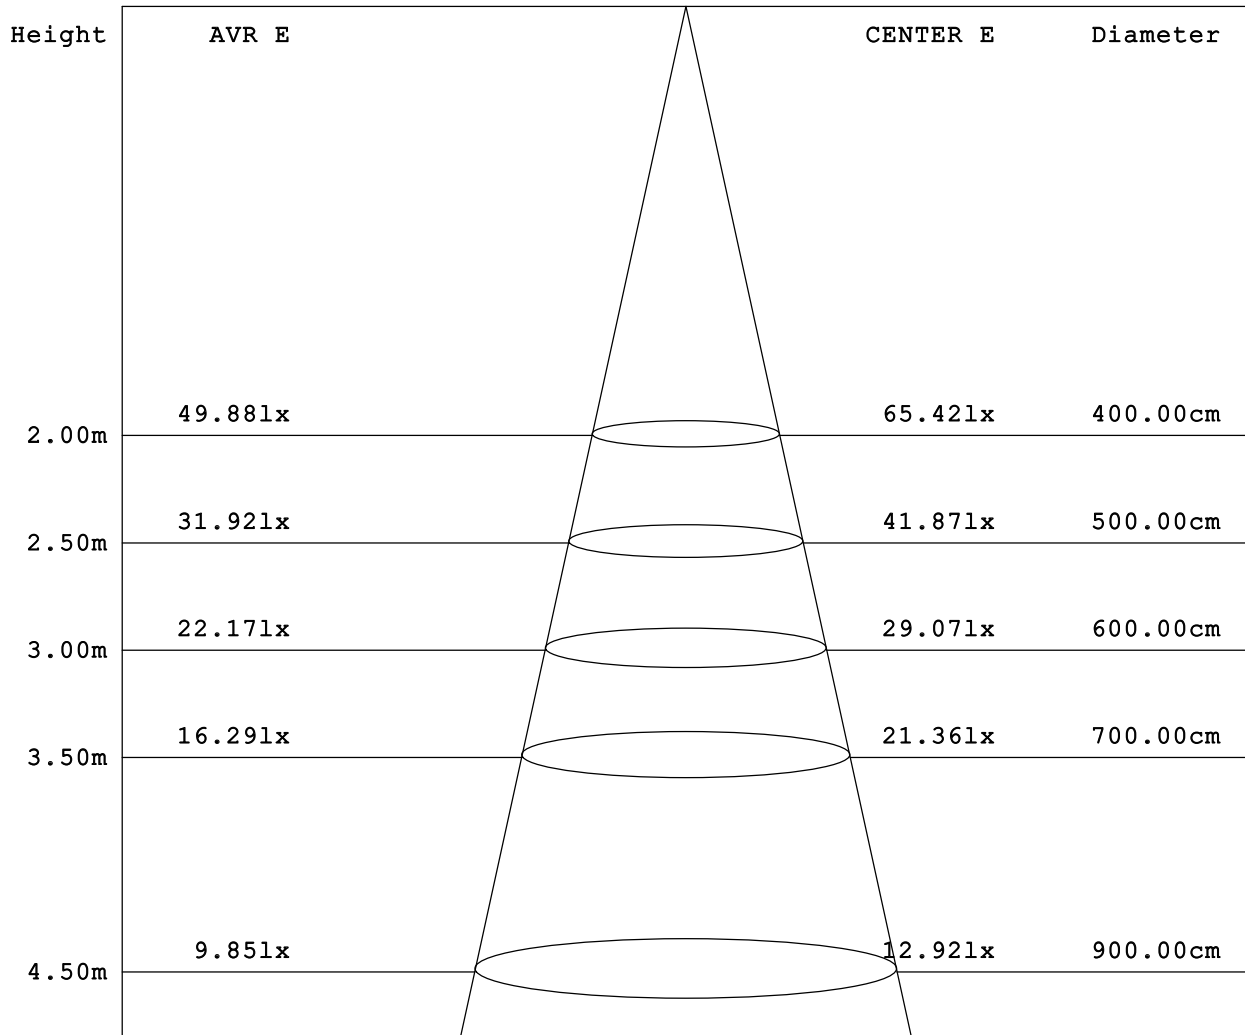

30W Mogul Base Bulb

SECTION 1: GENERAL DESCRIPTION (FIXTURE AND DRIVER)

Model Number:	VOL-CL27-030-WW
Base:	E27
Voltage:	85-300V
Power:	30W
Hue:	Warm White
Diffuser Type:	Polymethyl Methacrylate
Base Material:	Cast Aluminum
Light Output:	3652 Lumens
Beam Angle:	360 Degree
IP Rating:	IP40
Correlated Colour Temperate (CCT):	2700-4500K
Fixture Lifespan:	50,000 Hours (10+ years at 12 hours per day)
Weight:	0.35 kg

SECTION 3: LIGHT SOURCE DESCRIPTION (LED CHIP)

LED Shape	& , ') SMD
Number of LEDS	510
LED TYPE	EPISTAR

SECTION 4: COMPARABLE OLDER LIGHT SOURCE

30W Corn Bulb	100W Metal Halide Bulb
30 Watts Power	100 Watts Power
50,000 Hour Lifespan	200 Hour Lifespan
Carries 2 year Warranty	Carries no warranty
Withstands voltage surges	Destroyed with small voltage surges
Available in Warm or Cool	Only Available in Warm

G97 HCB) . INSTALLATION

Replace CFL

Replace HPS

G97 HC B * . PHOTOMETRIC DISTRIBUTION

LUMINOUS INTENSITY DISTRIBUTION

LUMINOUS INTENSITY DISTRIBUTION

EFFECTIVE AVERAGE ILLUMINANCE

Angle: 90.0deg