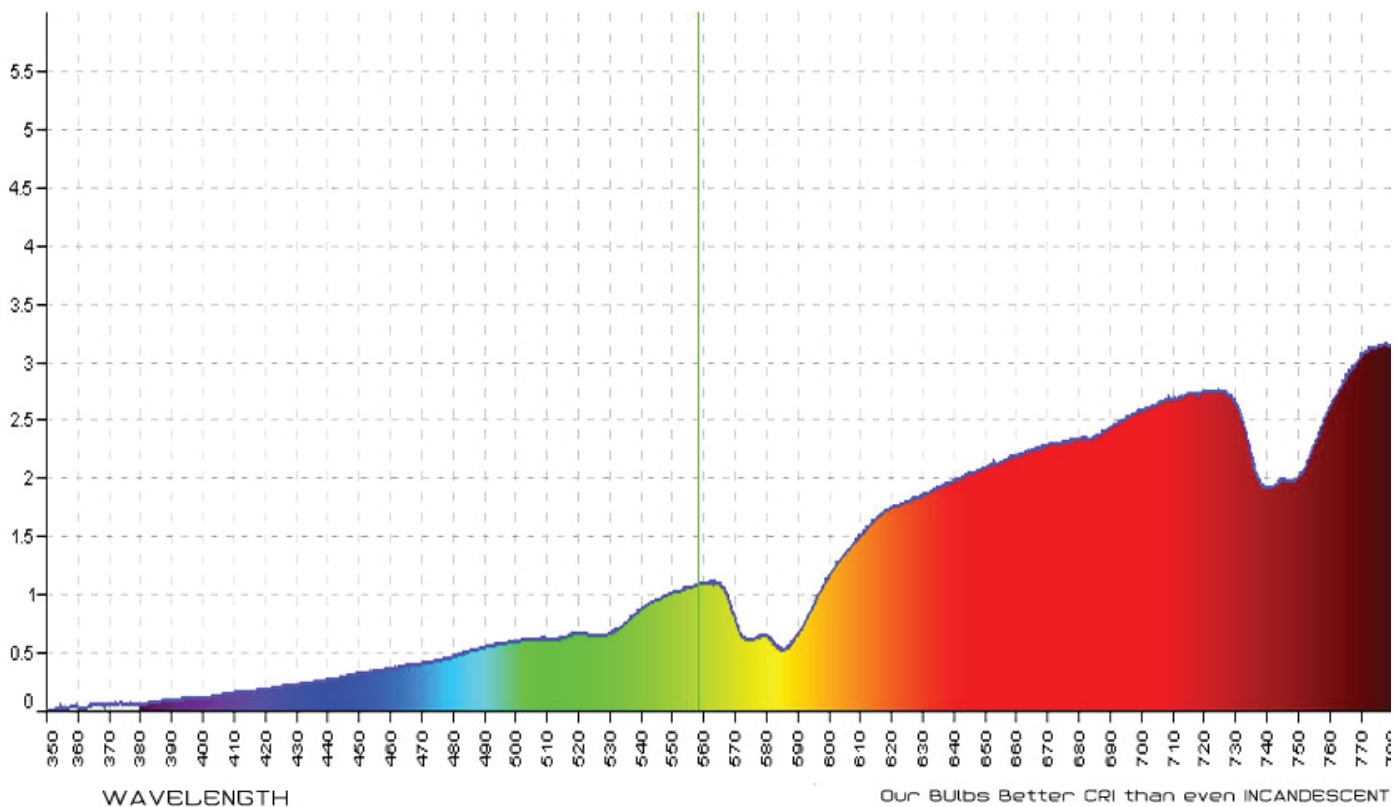

...the future

SECTION 5: ADDITIONAL BENEFITS OF THE LED GLOBE LIGHT

Long Term Investment: The specially designed heat sink does not let dust easily collect, while also allowing more air to flow through it, providing for greater heat dissipation and, in turn, improving the performance of a long-lasting, durable luminaire. LED Fixtures additionally use alot less energy and pay for themselves with the energy savings.

Instant Start Up and Restrike Time: LED Light fixtures do not require a filament to warm up or cool down before the maximum amount of light can be acheived. The lifespan of an LED **not affected** by switching on and off. This is a huge benefit as compared to metal halide bulbs and flourescent bulbs which are advised by manufacturers to switch on/off as little as possible.

SECTION 6: WAVELENGTH SPECTRUM

Völlner LED bulb wavelength spectrum